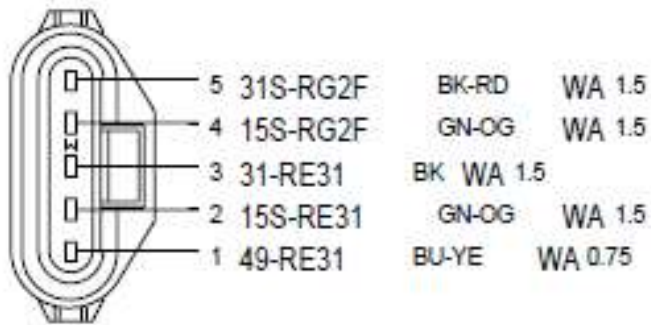

Fuel Pump Driver Module (FPDM) (G1246047)

2S7T-14A464-EA

C739

TO DECOS (PEM)

HARNESS 14014